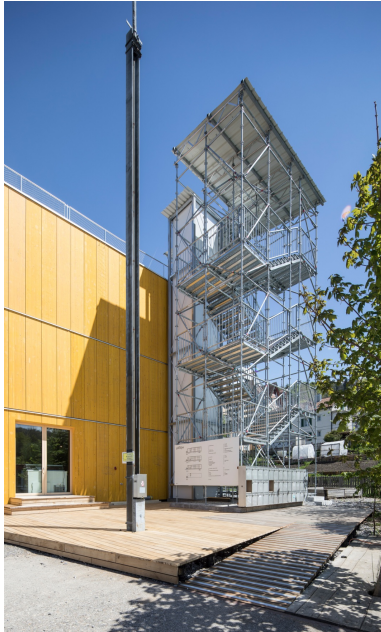

Lattich creative space in wood modular structure

St. Gallen, CH

Lattich timber modular construction as a meeting place for creative exchange

The construction of 48 timber modules planned in 2018 offers creative minds the space they need to realise their plans and visions over the next 10 years. The spacious workspace caters for small businesses from all sectors. From crafts and trades to communication and design, the aim is to enrich the region with more creative minds. The specified development standard, including heating and sanitary installations, insulation, electricity and internet connections, ensures an optimal basic configuration that covers the essential factors. When construction commenced in November 2018, we were responsible for the timber construction planning and commissioned for the delivery of the modular construction. The timber modules were prefabricated in our factory by the end of 2018 and assembled on site in Lattich at the beginning of 2019 via a modular system. A major advantage of the modular construction is that it allows for precise planning of costs and scheduling. This type of construction also leads the way in terms of sustainability and mobility, providing added value for both the tenant and the city.

St. Gallen, CH

The Lattich building in St Gallen is made up of 48 modules

Architectural art

Lattich creative space in wood modular structure

St. Gallen, CH

Tenants add their own individual interior design

Access via external arcade

Lattich creative space in wood modular structure

St. Gallen, CH

External staircase

Urban setting next to the railway tracks